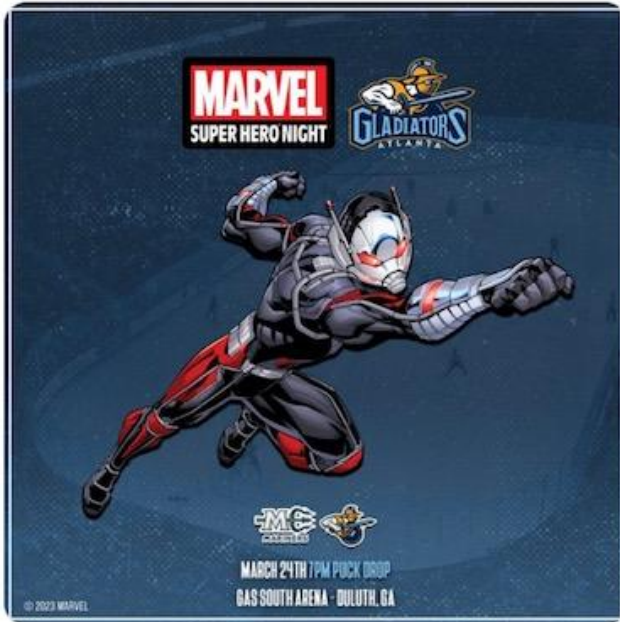

MARVEL SOCIAL POSTS

Atlanta Gladiators @atlgliators · 1d
We're putting the "ant" in Atlanta on March 24th for **Marvel Super Hero Night!**

The Glads will be rocking special Ant-Man themed jerseys that will be auctioned off after the game.

bit.ly/3Jc7HyA